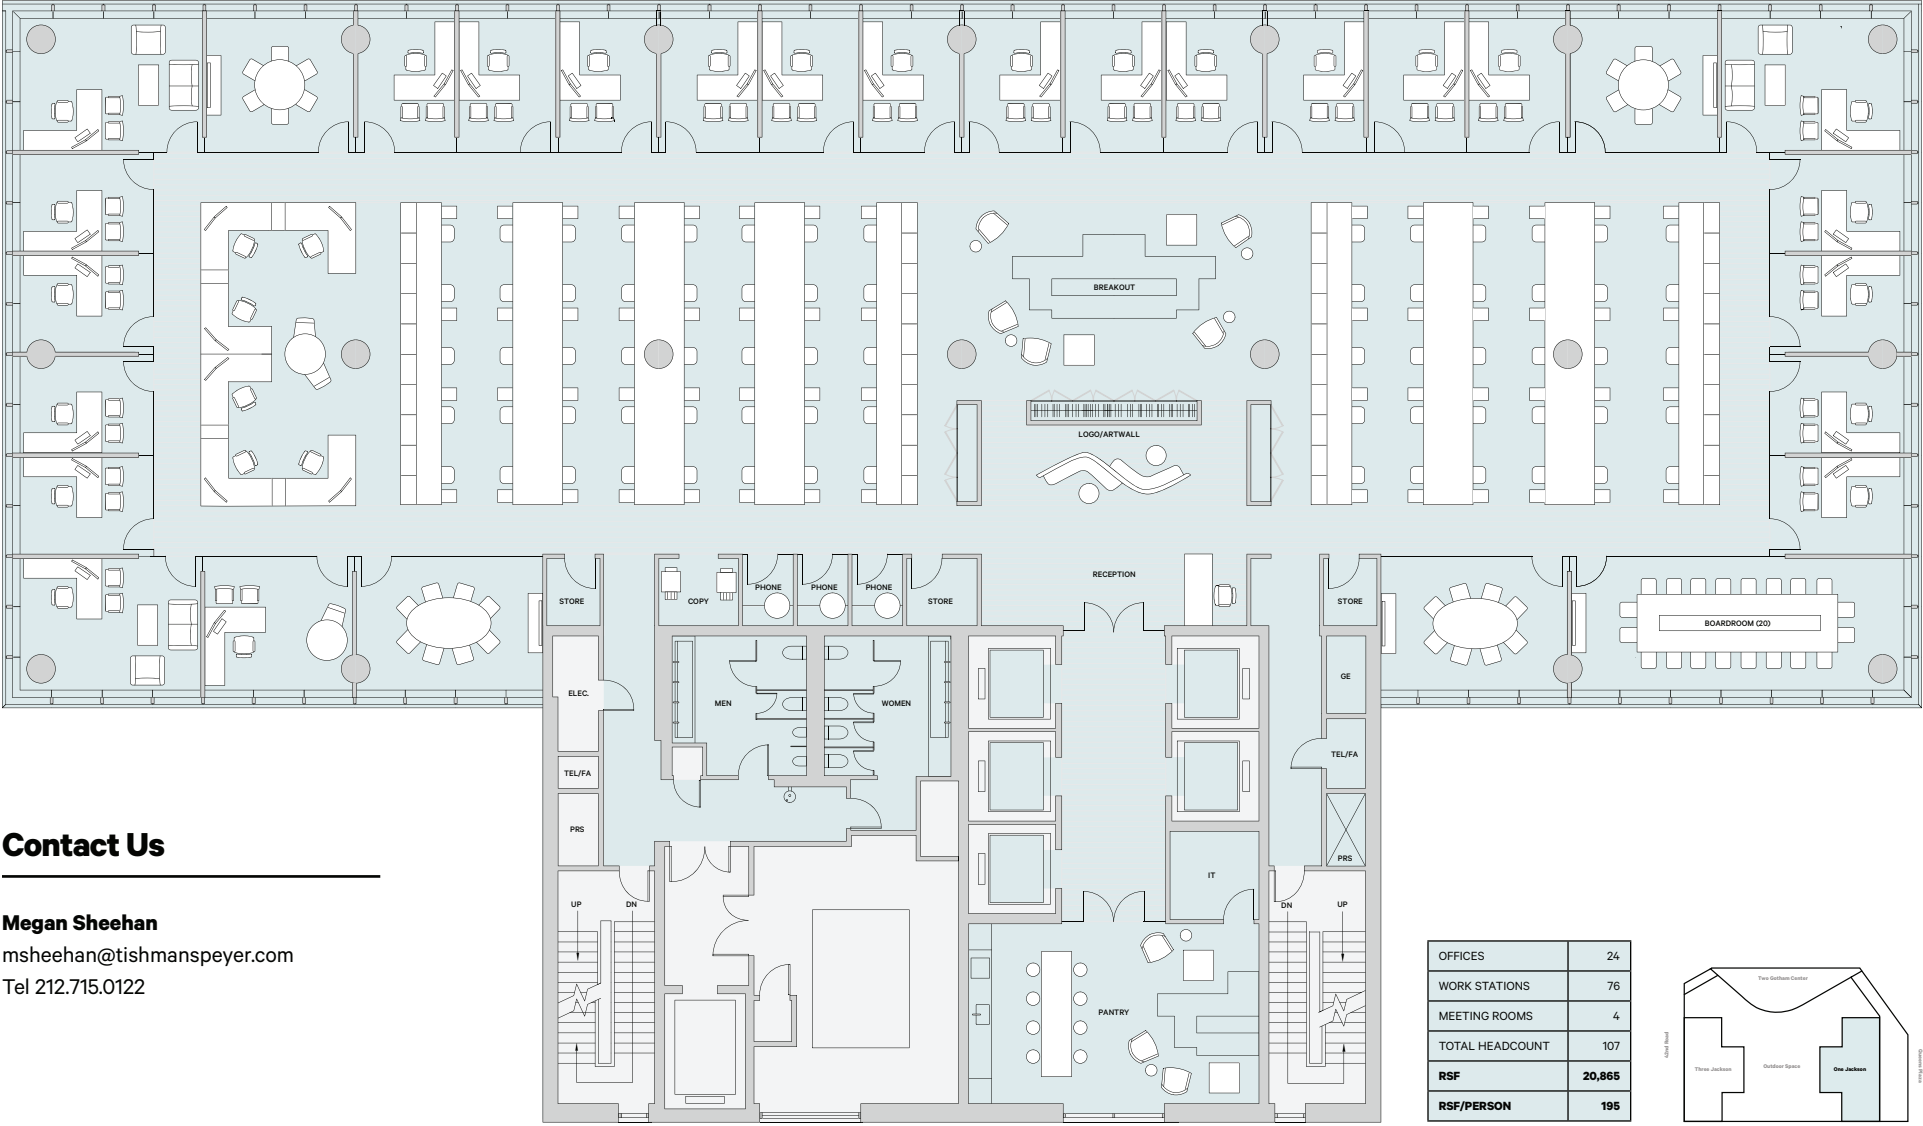

High-Rise Testfit Office Intensive

Contact Us

Megan Sheehan
msheehan@tishmanspeyer.com
Tel 212.715.0122

OFFICES	24
WORK STATIONS	76
MEETING ROOMS	4
TOTAL HEADCOUNT	107
RSF	20,865
RSF/PERSON	195