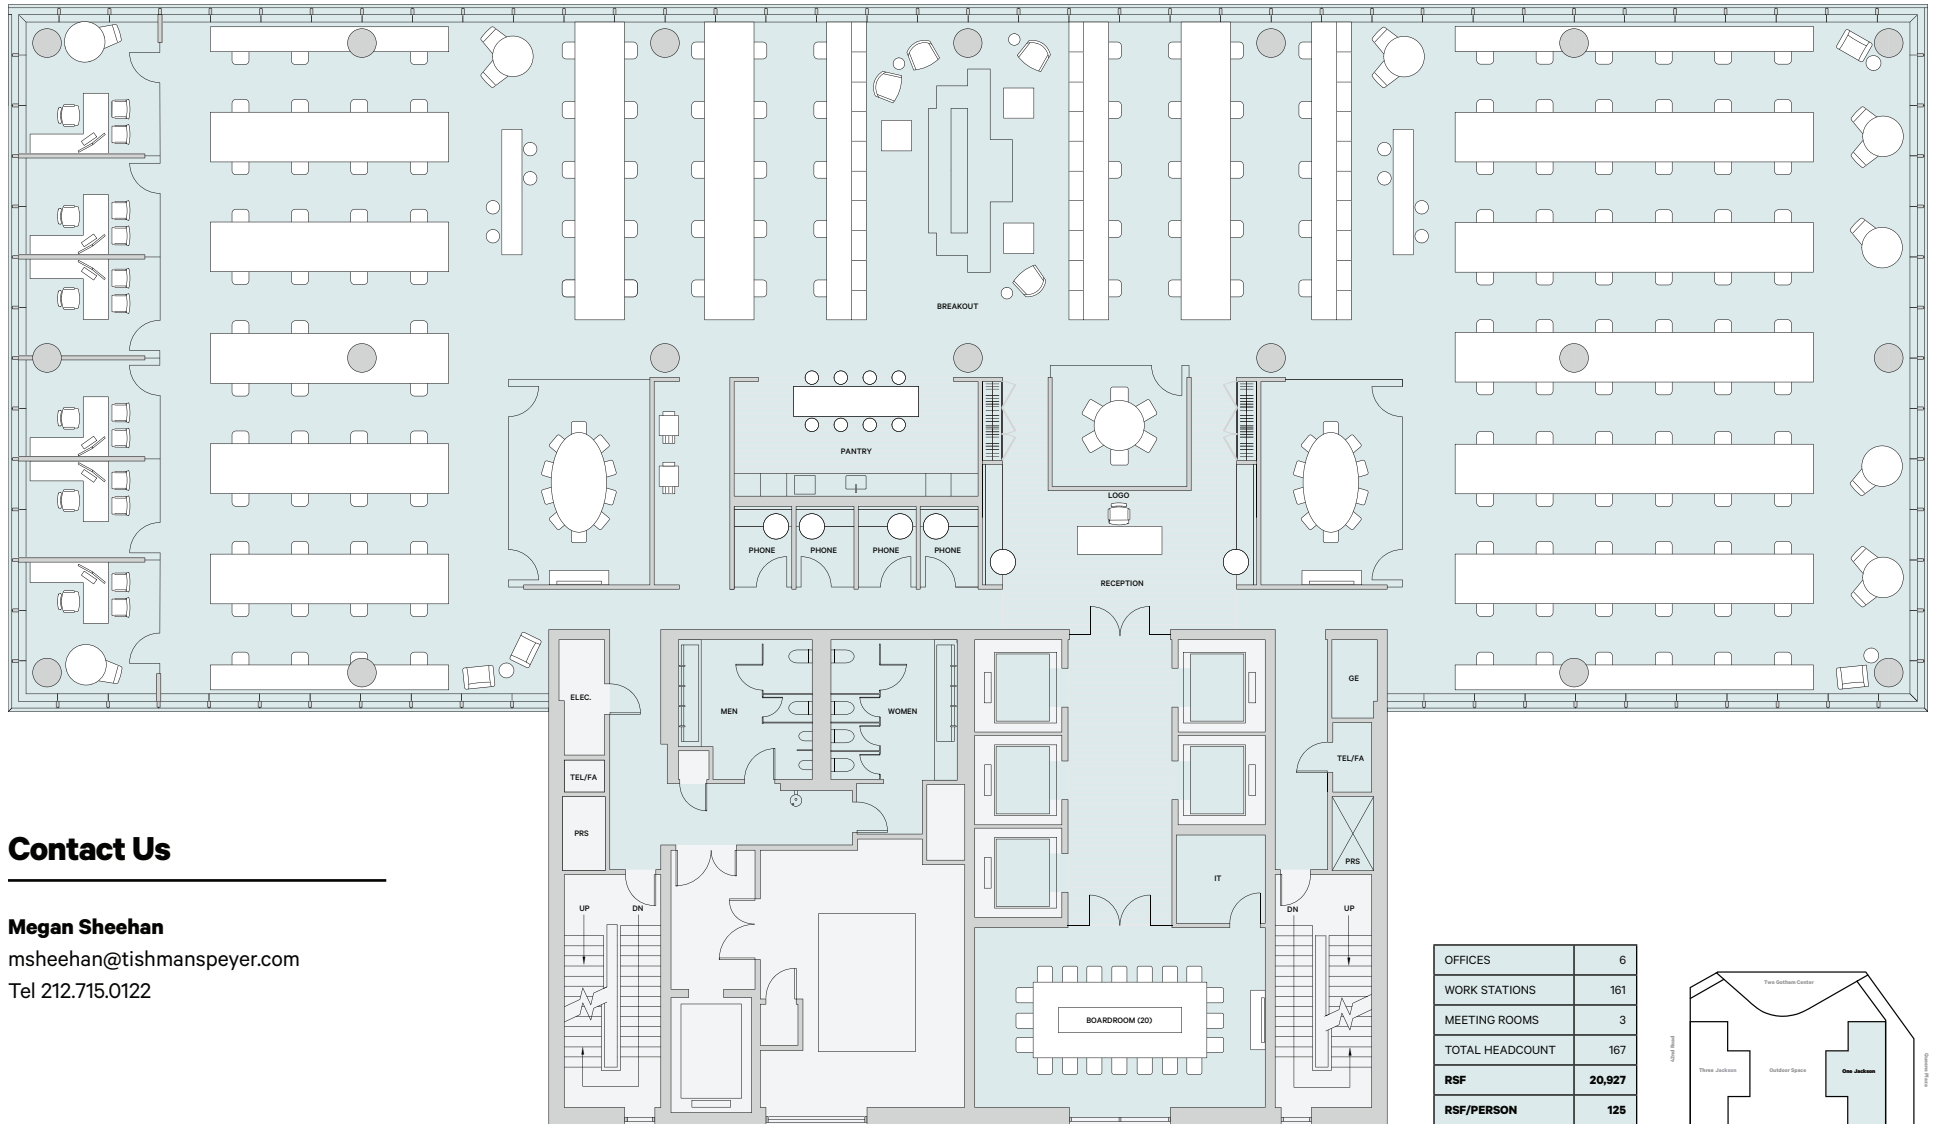

High-Rise Testfit Open Office

Contact Us

Megan Sheehan
msheehan@tishmanspeyer.com
Tel 212.715.0122

OFFICES	6
WORK STATIONS	161
MEETING ROOMS	3
TOTAL HEADCOUNT	167
RSF	20,927
RSF/PERSON	125