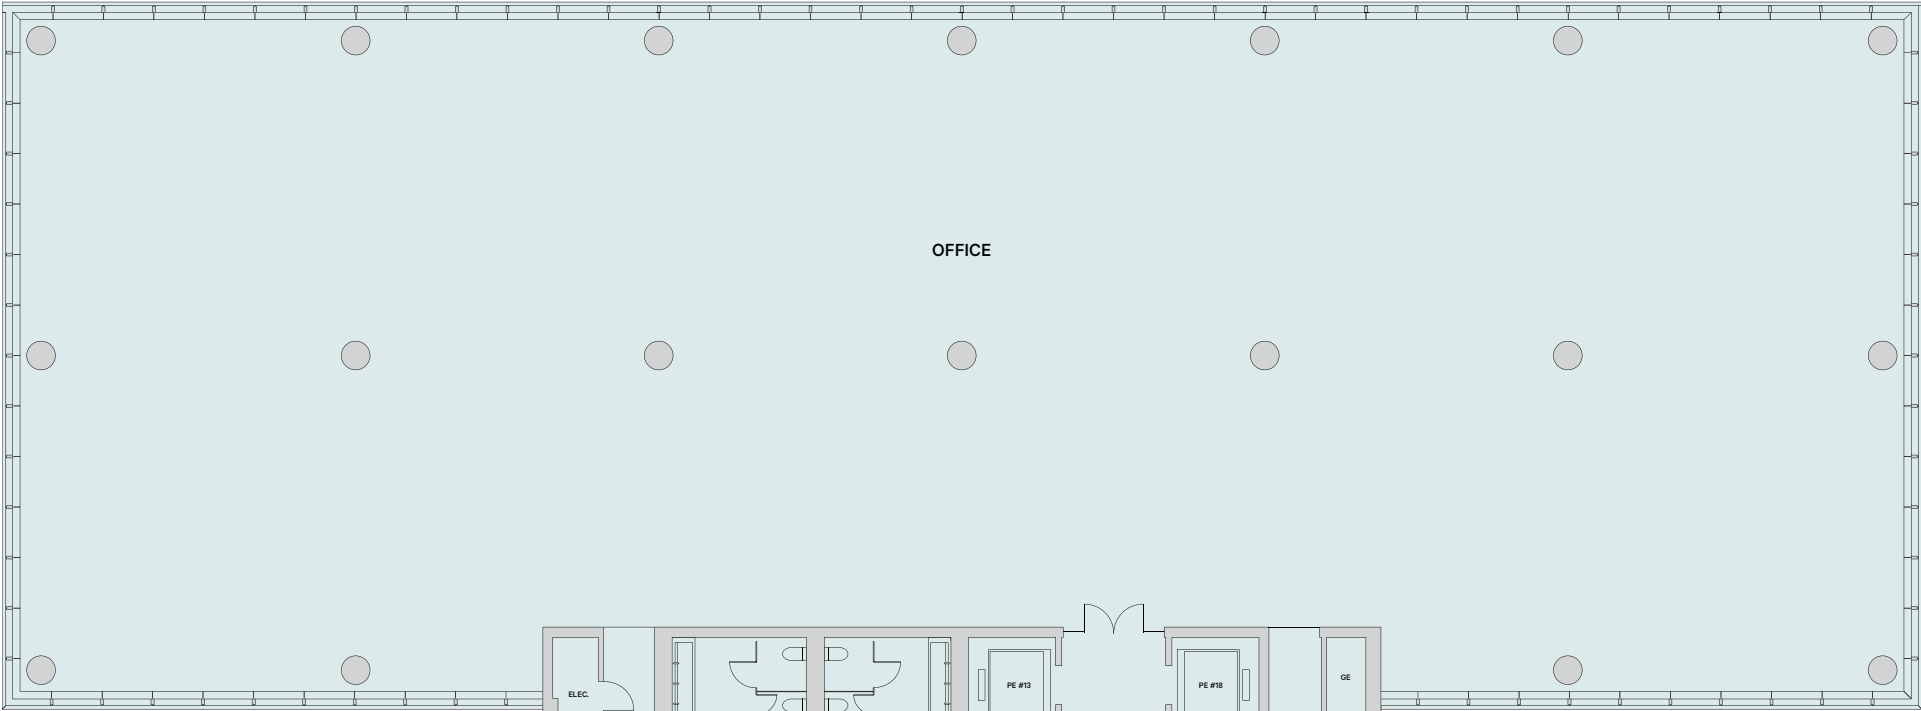

OFFICES	16
WORK STATIONS	68
MEETING ROOMS	4
TOTAL HEADCOUNT	97
RSF	20,273
RSF/PERSON	209

Mid-Rise Floorplan (6-17) ~20,277 SF

Contact Us

Megan Sheehan
msheehan@tishmanspeyer.com
Tel 212.715.0122

High-Rise Floorplan (18-26) ~20,927 SF