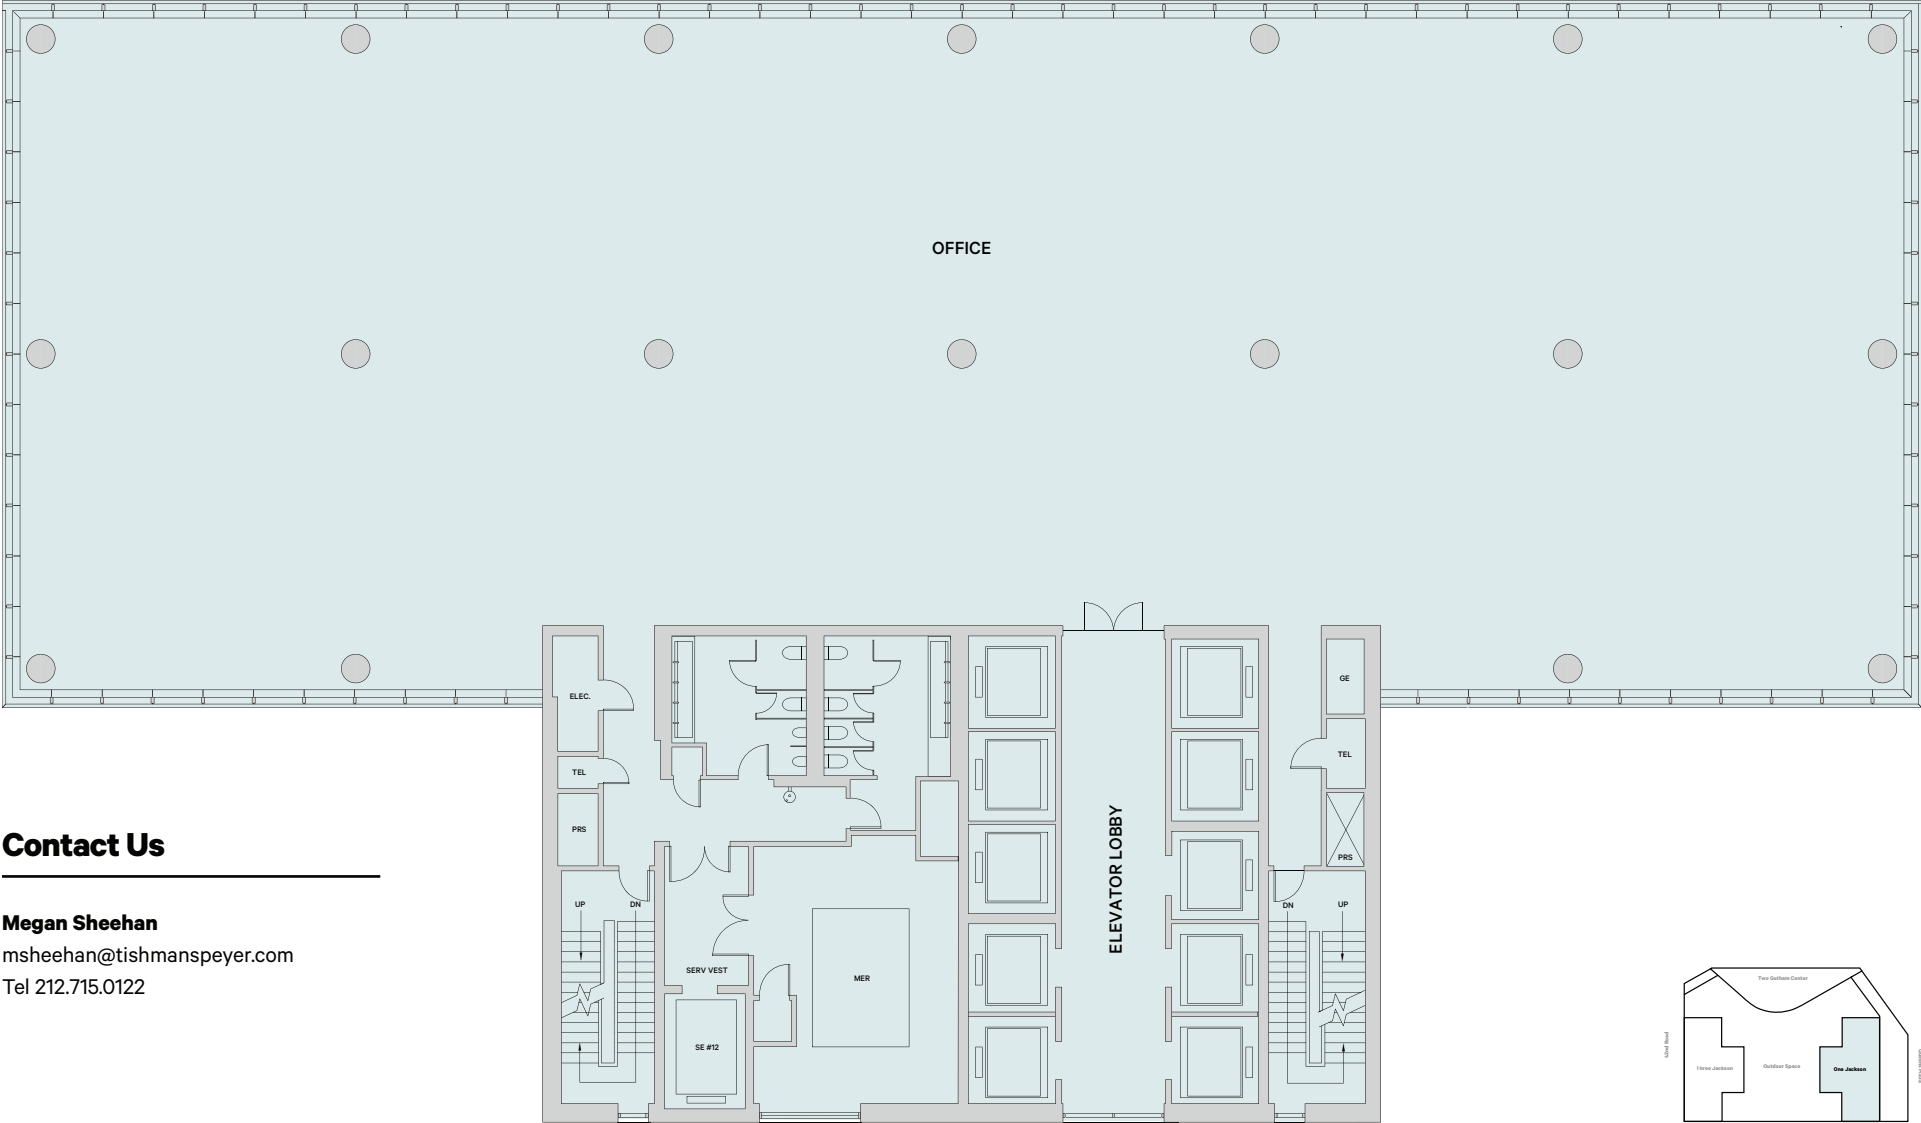

Contact Us

Megan Sheehan
 msheehan@tishmanspeyer.com
 Tel 212.715.0122

OFFICES	24
WORK STATIONS	76
MEETING ROOMS	4
TOTAL HEADCOUNT	107
RSF	20,865
RSF/PERSON	195

Mid-Rise Testfit Hybrid Office

Contact Us

Megan Sheehan
 msheehan@tishmanspeyer.com
 Tel 212.715.0122

OFFICES	16
WORK STATIONS	68
MEETING ROOMS	4
TOTAL HEADCOUNT	97
RSF	20,273
RSF/PERSON	209

Mid-Rise Floorplan (6-17) ~20,277 SF

Contact Us

Megan Sheehan
msheehan@tishmanspeyer.com
Tel 212.715.0122

High-Rise Floorplan (18-26) ~20,927 SF