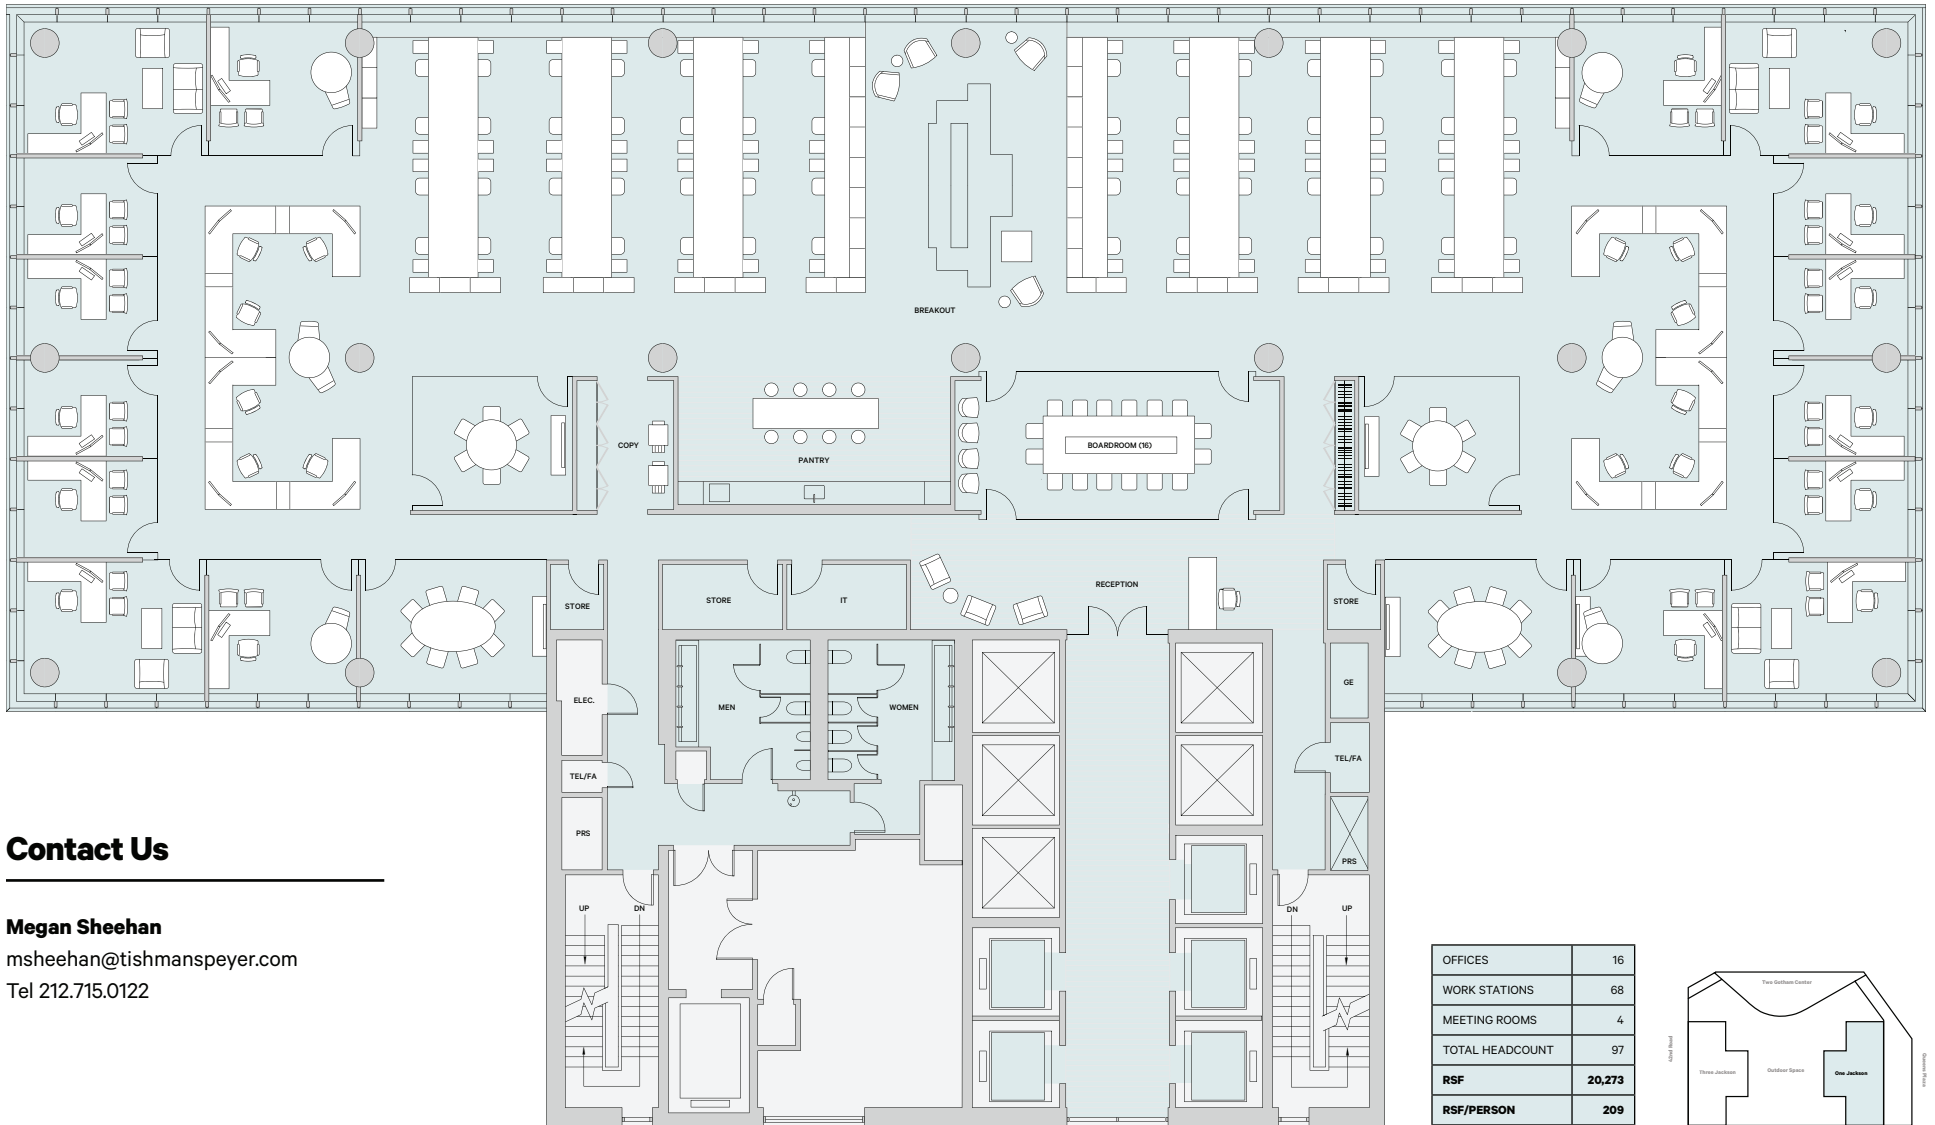

Mid-Rise Testfit Hybrid Office

Contact Us

Megan Sheehan
msheehan@tishmanspeyer.com
Tel 212.715.0122

OFFICES	16
WORK STATIONS	68
MEETING ROOMS	4
TOTAL HEADCOUNT	97
RSF	20,273
RSF/PERSON	209